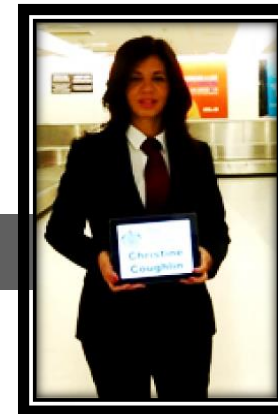

Inside Greeter

Blasian **Black Suit**
Chauffeur
Greeter

Near Baggage Claim Entrance